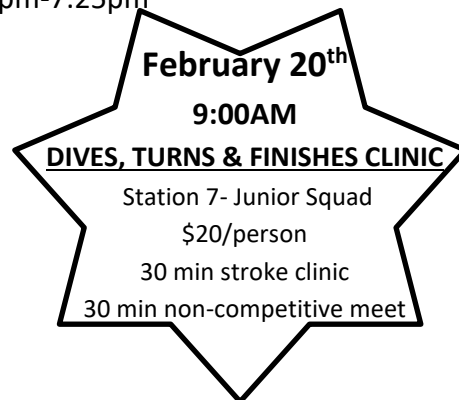

JR SQUAD $76/session:

4:00pm-4:45pm	5:30pm-6:15pm
4:45pm-5:30pm	6:15pm-7:00pm

Private-$175/Session

9:25am-9:55am

Semi-Private $220/Session

2:55pm-3:25pm

7:30pm-8:00pm

Saturday

<u>January- $38</u> Jan 9, Jan 16, Jan 23, & Jan 30	<u>February- $38</u> Feb 6, Feb 13, Feb 20, & Feb 27	<u>March- $28.50</u> Mar 6, Mar 13, & Mar 20	<u>April-$38</u> Apr 3, Apr 10, Apr 17, & Apr 24	<u>May-$38</u> May 1, May 8, May 15 & May 22

Saturday Group Lesson Times:

10:00am-10:30am	11:10am-11:40am	<u>JR Squad</u>
10:35am-11:05am	11:45am-12:15pm	12:20pm -1:05pm

8323 E Douglas Ave
Wichita KS 67207

316-683-1491

To Register:
www.wichitaswimschool.org