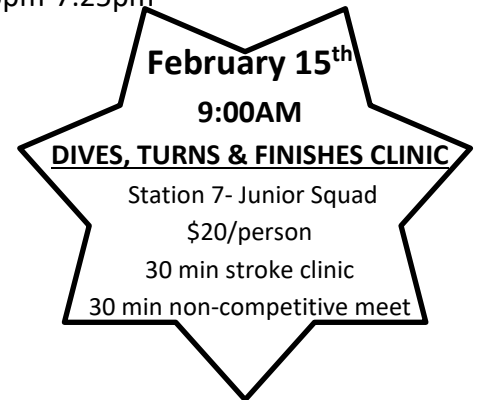

## JR SQUAD \$76/session:

4:00pm-4:45pm	5:30pm-6:15pm
4:45pm-5:30pm	6:15pm-7:00pm